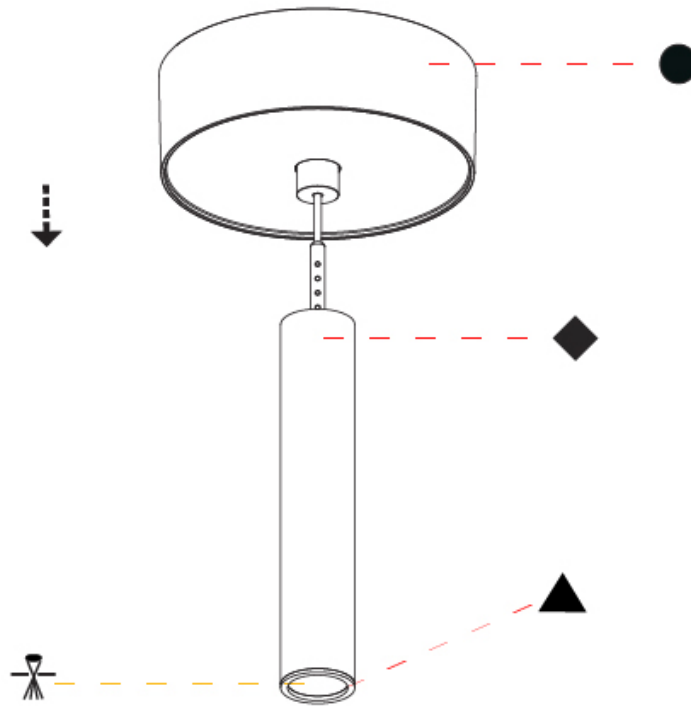

Shape: Cylinder
 Diameter (mm): 28
 Diameter (in): 1 1/8
 Height (mm): 150
 Height (in): 11 13/16
 Max. Overall Height (mm): 2150
 Max. Overall Height (in): 84 5/8
 Light Distribution: Downlight
 Weight (kg): 0.422
 Weight (lbs): 0.93
 Diffuser: Shine Ring - Opal / Yellow / Orange / Red / Blue / Green
 Fixture Finish: SSR / BKV / CWI / CRY / HAB / UFT / ITA / RUA / FTG / MYG / LOD / PUS / FRO / FUP / KIA / POP / BLS / SPG / MEY / GOH / GUM / CHC / COM / ABZ / JAG / OBR / MOS / ROR
 Fixture Material: Aluminum
 Cable Details: 2000mm or 4000mm Cable - Color 01 to 10

OPTICAL

Optic°: 24 / 32 / 58

RATINGS AND CERTIFICATIONS

Certified By: Certified for North American Standards
 IP rating: IP20

HANGOVER PLUG SHINE MONOPOINT SURFACE CANOPY SUSPENSION

A30847-

PROJECT
TYPE
SPECIFIER
QUANTITY
DATE

A

HANGOVER PLUG SHINE MONOPOINT SURFACE CANOPY SUSPENSION

A30848-

base number Color Finishes Finishes Finishes Lens Shine Ring Cable
 Temperature (Diamond) (Triangle) (Circle) Options

- To build a product code in our configurator select the specify button on the base model # product page
- To build a manual product code on this datasheet choose from the options listed below in blue font and add the suffix to the base model #

Shape: Cylinder
 Diameter (mm): 28
 Diameter (in): 1 1/8
 Height (mm): 300
 Height (in): 11 13/16
 Max. Overall Height (mm): 2300
 Max. Overall Height (in): 90 7/16
 Light Distribution: Downlight
 Weight (kg): 0.63
 Weight (lbs): 1.39
 Diffuser: Shine Ring - Opal / Yellow / Orange / Red / Blue / Green
 Fixture Finish: SSR / BKV / CWI / CRY / HAB / UFT / ITA / RUA / FTG / MYG / LOD / PUS / FRO / FUP / KIA / POP / BLS / SPG / MEY / GOH / GUM / CHC / COM / ABZ / JAG / OBR / MOS / ROR
 Fixture Material: Aluminum
 Cable Details: 2000mm or 4000mm Black Cable