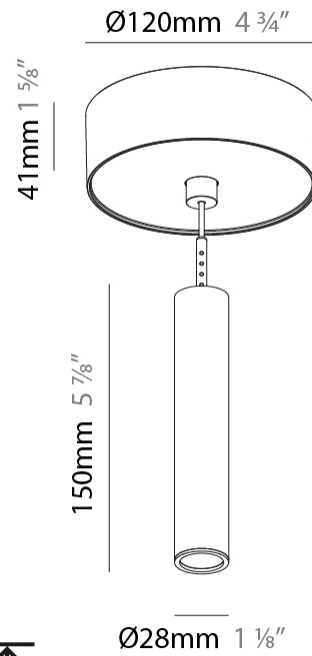

PHYSICAL

Shape: Cylinder
Diameter (mm): 28
Diameter (in): 1 1/8
Height (mm): 150
Height (in): 11 13/16
Max. Overall Height (mm): 2150
Max. Overall Height (in): 84 5/8
Light Distribution: Downlight
Weight (kg): 0.422
Weight (lbs): 0.93
Diffuser: Shine Ring - Opal / Yellow / Orange / Red / Blue / Green
Fixture Finish: SSR / BKV / CWI / CRY / HAB / UFT / ITA / RUA / FTG / MYG / LOD / PUS / FRO / FUP / KIA / POP / BLS / SPG / MEY / GOH / GUM / CHC / COM / ABZ / JAG / OBR / MOS / ROR
Fixture Material: Aluminum
Cable Details: 2000mm or 4000mm Cable - Color 01 to 10

ELECTRICAL

Lamp Type: LED (Zhaga Standard)
Input Wattage (W): 6.6
Total Output Wattage (W): 6
Dimming: Tri-Mode (Non-Dimming and Phase Dimming (120Vac only) and 0-10V Dimming)
Driver Included: Yes
Driver Location: External
Driver Type: Constant Current - Universal
Driver Class: Class 2
Housing: ENCP3 w/quick connect
Input Voltage (V): 120 - 277
Constant Current (MA): 500

LED

Number of LEDs: 1
Color Temperature (°K): 2700 / 3000 / 4000
Max. Delivered Lumen (lm): 330 / 350 / 370
CRI: >90 CRI
Efficiency (%): 86
Lamp Life (hrs): 50000
Upon Request: ***3500K available in minimum quantities (larger quantities upon request)

OPTICAL

Optic°: 24 / 32 / 58

RATINGS AND CERTIFICATIONS

Certified By: Certified for North American Standards
IP rating: IP20